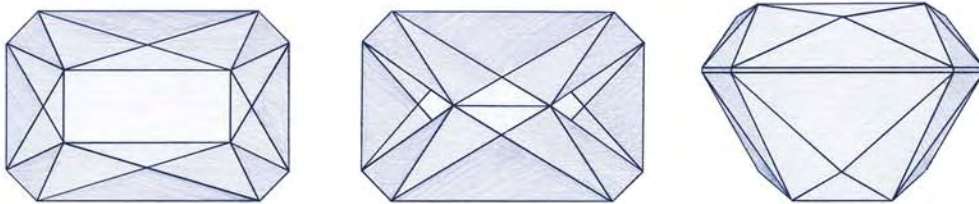

## Diamond Cuts Guide

Parachute Briolette

Baguette

Step Briolette

Tapered Baguette

Multi-facet Briolette

Bullet Cut

Brilliant Briolette

Simple Cabachon (Deep)

Double Cabachon(Deep)

Buff Top Cabachon(Deep)

Simple Cabachon (Medium)

Double Cabachon(Medium)

Buff Top Cabachon(Medium)

Simple Cabachon (Shallow)

Double Cabachon(Shallow)

Buff Top Cabachon(Shallow)

Emerald Cut

Modified Emerald Cut

Scissor Cut Rectangle

Half Moon Brilliant Cut

Simple Hexagon

Mixed Hexagon Crown

Step Hexagon

Dahlia Cut

Eight Cut

Cardinal Keystone Crown

Pavillion Lozenge

Crown Lozenge

Marquise With Staggered Facets

Simple Marquise

Marquise